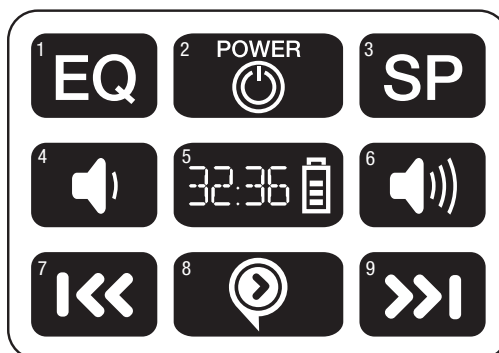

HOW-TO PLAY

BUTTON FUNCTIONALITY

1 EQ/Equalizer

Each press of the EQ button rotates to a new EQ mode.

- NONE = No EQ setting
- LOUD = Overall sound is boosted
- BASS = Bass is boosted
- TREB = Treble is boosted
- CLEAR = High end sound is amplified
- HIFI = Sound is mixed for best performance

2 Power

Turns the Playaway on and off.

- a. Press the POWER button once to turn unit on
- b. Press the POWER button again and hold for 3 seconds to power off - release button after unit counts down and "OFF" appears on the LCD screen

3 Speed (Audiobook Content)

Each press of the SP button rotates to a new speed mode.

- a. HD Audio Playaways have 5 options, older Playaways do not have the slow and slowest speeds
  - SPD = Normal
  - SPD+ = Fast
  - SPD++ = Fastest
  - SPD- = Slow
  - SPD-- = Slowest

Shuffle Play (Music Content)

- a. If your Playaway is pre-loaded with music content, the SP button enables/disables shuffle play functionality
- b. Pressing the SP button once will enable Shuffle Play mode and cause a randomization of the playback

4 Volume Down

Lowers the volume of the audio.

- a. Each press of the Volume Down button will decrease the volume one level
- b. Press and hold Volume Down to accelerate volume decrease

5 LCD Screen

Displays the operating status of the Playaway.

- a. Battery level indicated by battery icon
- b. Displays the speed level
- c. Indicates time remaining in a chapter or track
- d. Asks for reset confirmation on newer Playaways

6 Volume Up

Increases the volume of the audio.

- a. Each press of the Volume Up button will increase the volume one level
- b. Press and hold Volume Up to accelerate volume increase

7 Reverse

Moves you backwards through the audio

- a. Press the Reverse button once to reverse one chapter/track
- b. Press and hold the Reverse button to fast rewind

8 Play/Pause

Commences and interrupts the audio.

- a. Press the button once to Play
- b. When in play mode, press the button again to Pause playing or resume Play
- c. On HD Audio Playaways, while PAUSED, press **SP + I<<** for reset, confirm reset by pressing

9 Forward

Moves you further ahead through the audio.

- a. Press the Forward button once to forward one chapter/track
- b. Press and hold the Forward button to fast forward